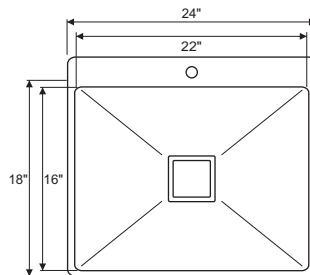

CR-SB06 / **24"x18"x10"**
WITH TAP HOLE

- BOWL SIZE : 22" x 15" x 10"
- GRADE : 304 G.
- COLLAR THICKNESS : 2MM
- BOWL THICKNESS : 1 MM
- FINISH : SATIN MATT
- AVAILABLE : 1 : SQUARE COUPLING
  2 : PVC WASTE PIPE
  3 : FRUIT BASKET

Hairline Silver