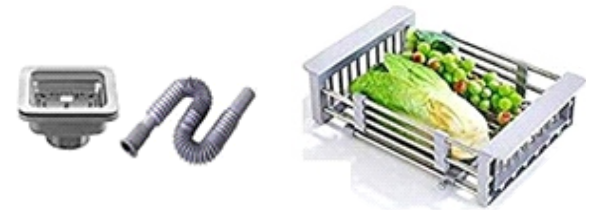

 Hairline Silver

CR-SB10 \ **37"x18"x10"**

WITH DRAINBOARD

BOWL SIZE: 18" (L) x 16" (W) x 10" (D)
 GRADE : 304 G.
 COLLAR THICKNESS : 2MM
 BOWL THICKNESS : 1 MM
 FINISH : SATIN MATT
 AVAILABLE 1 : SQUARE COUPLING
 2 : PVC WASTE PIPE
 3 : FRUIT BASKET

 Hairline Silver

CR-SB11 \ **45"x20"x10"**

WITH DRAINBOARD

BOWL SIZE: 22" (L) x 16" (W) x 10" (D)
 GRADE : 304 G.
 COLLAR THICKNESS : 2MM
 BOWL THICKNESS : 1 MM
 FINISH : SATIN MATT
 AVAILABLE 1 : SQUARE COUPLING
 2 : PVC DOUBLE BOWL CONNECTOR
 3 : FRUIT BASKET