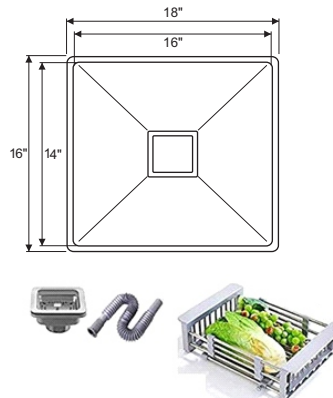

INDEX

PRODUCT NAME	PAGE NO.
INTERNATIONAL COLLECTION	01 - 13
SIGNATURE COLLECTION	14 - 25
ACCESSORIES	26

CROCODILE

—|KITCHEN SINK|—

SUS304

International
Collection

CR-SB01 \ **18"x16"x10"**

BOWL SIZE : 16" x 14" x 10"
 GRADE : 304 G.
 COLLAR THICKNESS : 2MM
 BOWL THICKNESS : 1 MM
 AVAILABLE : 1: SQUARE COUPLING
 2: PVC WASTE PIPE
 3: FRUIT BASKET

 Hairline Silver

CR-SB01B \ **18"x16"x10"**

BOWL SIZE : 16" x 14" x 10"
 GRADE : 304 G.
 COLLAR THICKNESS : 2MM
 BOWL THICKNESS : 1 MM
 FINISH : BLACK MATT
 AVAILABLE : 1: SQUARE COUPLING
 2: PVC WASTE PIPE
 3: FRUIT BASKET