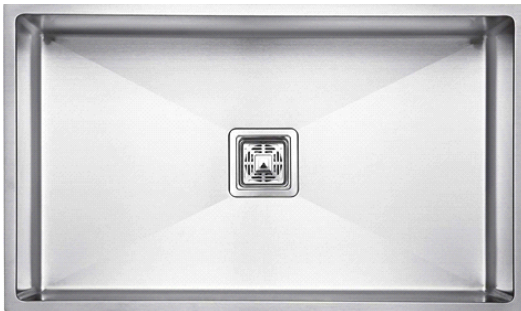

CR-SB08 / **30"x18"x10"**

BOWL SIZE : 28" x 16" x 10"
GRADE : 304 G.
COLLAR THICKNESS : 2MM
BOWL THICKNESS : 1 MM
AVAILABLE : 1 : SQUARE COUPLING
2 : PVC WASTE PIPE
3 : FRUIT BASKET

Hairline Silver