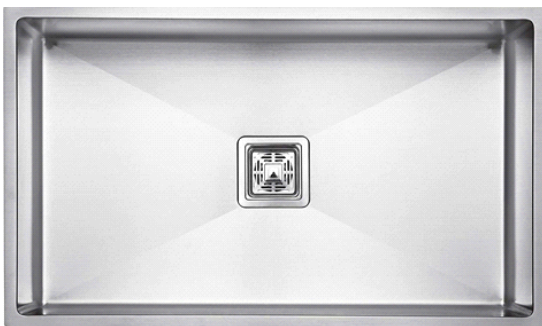

CR-SB09 / **32"x20"x10"**

BOWL SIZE : 30" x 18" x 10"
GRADE : 304 G.
COLLAR THICKNESS : 2MM
BOWL THICKNESS : 1 MM
AVAILABLE : 1 : SQUARE COUPLING
2 : PVC WASTE PIPE
3 : FRUIT BASKET

Hairline Silver