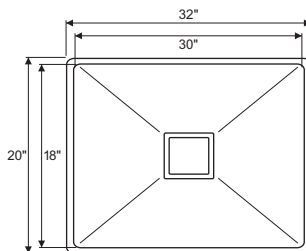

CR-SB09 / **32"x20"x10"**

BOWL SIZE : 30" x 18" x 10"
GRADE : 304 G.
COLLAR THICKNESS : 2MM
BOWL THICKNESS : 1 MM
AVAILABLE : 1 : SQUARE COUPLING
2 : PVC WASTE PIPE
3 : FRUIT BASKET

Hairline Silver