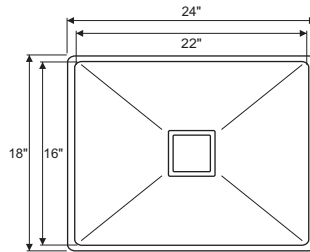

CR-SB05G / **24"x18"x10"**

- BOWL SIZE : 22" x 16" x 10"
- GRADE : 304 G.
- COLLAR THICKNESS : 2MM
- BOWL THICKNESS : 1 MM
- FINISH : GOLD MATT
- AVAILABLE : 1 : SQUARE COUPLING
  2 : PVC WASTE PIPE
  3 : FRUIT BASKET

Hairline Gold