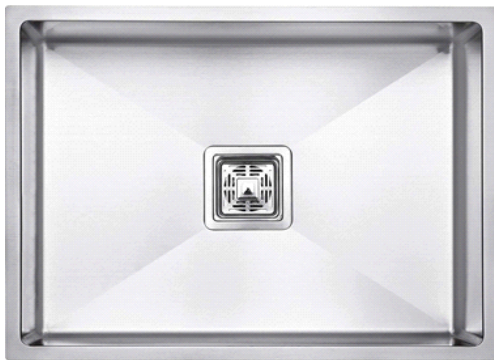

CR-SB04 \ **22"x18"x10"**

BOWL SIZE : 20" x 16" x 10"
GRADE : 304 G.
COLLAR THICKNESS : 2MM
BOWL THICKNESS : 1 MM
AVAILABLE 1 : SQUARE COUPLING
2 : PVC WASTE PIPE
3 : FRUIT BASKET

Hairline Silver