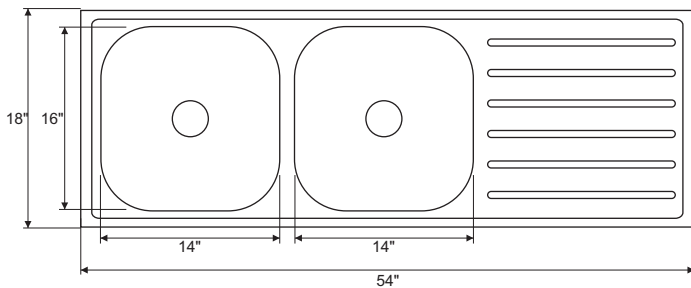

BOWL SIZE: 16" (L) x 14" (W) x 8" (D)
 GRADE : 304 G.
 THICKNESS : 1 MM
 FINISH : GLOSSY
 AVAILABLE 1 : ROUND COUPLING
 2 : PVC WASTE PIPE CONNECTOR

 Hairline Silver

CR-DB21G / **45"x20"x8"**

WITH DRAIN BOARD

BOWL SIZE: 14" (L) x 16" (W) x 8" (D)
 GRADE : 304 G.
 THICKNESS : 1 MM
 FINISH : GLOSSY
 AVAILABLE 1 : ROUND COUPLING
 2 : PVC WASTE PIPE CONNECTOR

 Hairline Silver

CR-DB22G / **54"x18"x8"**

WITH DRAIN BOARD

BOWL SIZE: 16" (L) x 14" (W) x 8" (D) Each
 GRADE : 304 G.
 THICKNESS : 1 MM
 FINISH : GLOSSY
 AVAILABLE 1 : ROUND COUPLING
 2 : PVC WASTE PIPE CONNECTOR

 Hairline Silver

CR-DB23G / **68"x20"x8"**

WITH DRAIN BOARD

BOWL SIZE: 66" (L) x 18" (W) x 8" (D) Each
 GRADE : 304 G.
 THICKNESS : 1 MM
 FINISH : GLOSSY
 AVAILABLE 1 : ROUND COUPLING
 2 : PVC WASTE PIPE CONNECTOR

■ Hairline Silver

ADD-ONS

Sink Basket

Bottom Grid

Liquid Soap Dispenser