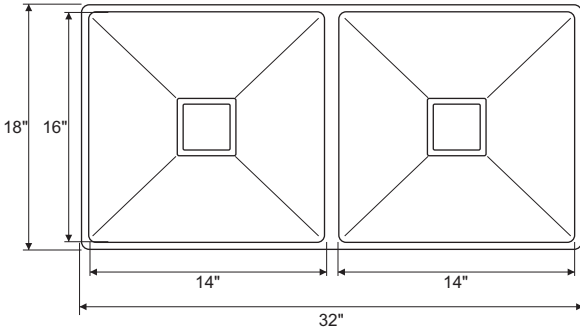

 Hairline Silver

CR-SB10 \ **37"x18"x10"**

WITH DRAINBOARD

BOWL SIZE: 18" (L) x 16" (W) x 10" (D)
 GRADE : 304 G.
 COLLAR THICKNESS : 2MM
 BOWL THICKNESS : 1 MM
 FINISH : SATIN MATT
 AVAILABLE 1 : SQUARE COUPLING
 2 : PVC WASTE PIPE
 3 : FRUIT BASKET

 Hairline Silver

CR-SB11 \ **45"x20"x10"**

WITH DRAINBOARD

BOWL SIZE: 22" (L) x 16" (W) x 10" (D)
 GRADE : 304 G.
 COLLAR THICKNESS : 2MM
 BOWL THICKNESS : 1 MM
 FINISH : SATIN MATT
 AVAILABLE 1 : SQUARE COUPLING
 2 : PVC DOUBLE BOWL CONNECTOR
 3 : FRUIT BASKET

 Hairline Silver

CR-DB12 \ **45.5" x 18" x 10"**

BOWL SIZE : 45.5" x 18" x 10"
 GRADE : 304 G.
 COLLAR THICKNESS : 2MM
 BOWL THICKNESS : 1 MM
 FINISH : SATIN MATT
 AVAILABLE : 1 : SQUARE COUPLING
 2 : PVC DOUBLE BOWL CONNECTOR
 3 : FRUIT BASKET

 Hairline Silver

CR-DB13 \ **32" x 18" x 10"**

WITH TAP HOLE

BIG BOWL SIZE: 16" (L) x 15" (W) x 10" (D)
 SMALL BOWL SIZE: 14" (L) x 14" (W) x 10" (D)
 GRADE : 304 G.
 COLLAR THICKNESS : 2MM
 BOWL THICKNESS : 1 MM
 FINISH : SATIN MATT
 AVAILABLE : 1 : SQUARE COUPLING
 2 : PVC DOUBLE BOWL CONNECTOR
 3 : FRUIT BASKET