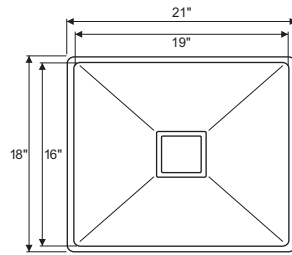

INDEX

PRODUCT NAME	PAGE NO.
INTERNATIONAL COLLECTION	01 - 13
SIGNATURE COLLECTION	14 - 25
ACCESSORIES	26

CROCODILE

—|KITCHEN SINK|—

SUS304

International
Collection

CR-SB01 \ **18"x16"x10"**

BOWL SIZE : 16" x 14" x 10"
 GRADE : 304 G.
 COLLAR THICKNESS : 2MM
 BOWL THICKNESS : 1 MM
 AVAILABLE : 1: SQUARE COUPLING
 2: PVC WASTE PIPE
 3: FRUIT BASKET

 Hairline Silver

CR-SB01B \ **18"x16"x10"**

BOWL SIZE : 16" x 14" x 10"
 GRADE : 304 G.
 COLLAR THICKNESS : 2MM
 BOWL THICKNESS : 1 MM
 FINISH : BLACK MATT
 AVAILABLE : 1: SQUARE COUPLING
 2: PVC WASTE PIPE
 3: FRUIT BASKET

 Hairline Black

CR-SB02 \ **20"x17"x10"**

BOWL SIZE : 18" x 15" x 10"
 GRADE : 304 G.
 COLLAR THICKNESS : 2MM
 BOWL THICKNESS : 1 MM
 AVAILABLE : 1: SQUARE COUPLING
 2: PVC WASTE PIPE
 3: FRUIT BASKET

 Hairline Silver

CR-SB03 \ **21"x18"x10"**

BOWL SIZE : 19" x 16" x 10"
 GRADE : 304 G.
 COLLAR THICKNESS : 2MM
 BOWL THICKNESS : 1 MM
 AVAILABLE 1 : SQUARE COUPLING
 2 : PVC WASTE PIPE
 3 : FRUIT BASKET

 Hairline Silver