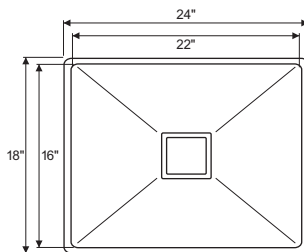

 Hairline Silver

CR-SB01B \ **18"x16"x10"**

BOWL SIZE : 16" x 14" x 10"
 GRADE : 304 G.
 COLLAR THICKNESS : 2MM
 BOWL THICKNESS : 1 MM
 FINISH : BLACK MATT
 AVAILABLE : 1: SQUARE COUPLING
 2: PVC WASTE PIPE
 3: FRUIT BASKET

 Hairline Black

CR-SB02 \ **20"x17"x10"**

BOWL SIZE : 18" x 15" x 10"
 GRADE : 304 G.
 COLLAR THICKNESS : 2MM
 BOWL THICKNESS : 1 MM
 AVAILABLE : 1: SQUARE COUPLING
 2: PVC WASTE PIPE
 3: FRUIT BASKET

 Hairline Silver

CR-SB03 \ **21"x18"x10"**

BOWL SIZE : 19" x 16" x 10"
 GRADE : 304 G.
 COLLAR THICKNESS : 2MM
 BOWL THICKNESS : 1 MM
 AVAILABLE 1 : SQUARE COUPLING
 2 : PVC WASTE PIPE
 3 : FRUIT BASKET

 Hairline Silver

CR-SB04 \ **22"x18"x10"**

BOWL SIZE : 20" x 16" x 10"
 GRADE : 304 G.
 COLLAR THICKNESS : 2MM
 BOWL THICKNESS : 1 MM
 AVAILABLE 1 : SQUARE COUPLING
 2 : PVC WASTE PIPE
 3 : FRUIT BASKET

 Hairline Silver