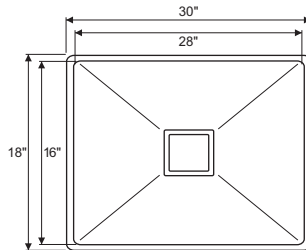

CR-SB08 / **30"x18"x10"**

BOWL SIZE : 28" x 16" x 10"
GRADE : 304 G.
COLLAR THICKNESS : 2MM
BOWL THICKNESS : 1 MM
AVAILABLE : 1 : SQUARE COUPLING
2 : PVC WASTE PIPE
3 : FRUIT BASKET

Hairline Silver