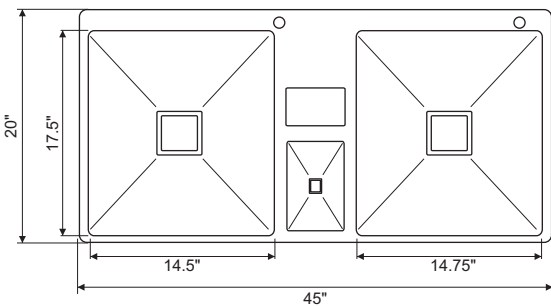

CR-DB23 \ 45"x20"x10"

WITH CENTRE DUSTBIN

- LEFT BOWL SIZE: 17.75" (L) x 14.5" (W) x 10" (D)
- RIGHT BOWL SIZE: 15.75" (L) x 14.75" (W) x 10" (D)
- GRADE : 304 G.
- COLLAR THICKNESS : 2MM
- BOWL THICKNESS : 1 MM
- FINISH : SATIN MATT
- AVAILABLE : 1 : SQUARE COUPLING
- 2 : PVC DOUBLE BOWL CONNECTOR
- 3 : FRUIT BASKET
- 4 : KNIFE SHELF WITH PVC BOX
- 5 : DUSTBIN & COVER LID

Hairline Silver