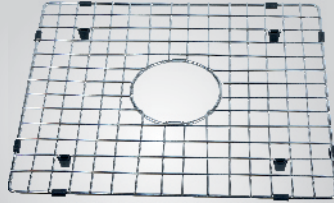

BOWL SIZE: 16" (L) x 14" (W) x 8" (D) Each
 GRADE : 304 G.
 THICKNESS : 1 MM
 FINISH : GLOSSY
 AVAILABLE 1 : ROUND COUPLING
 2 : PVC WASTE PIPE CONNECTOR

 Hairline Silver

CR-DB23G / **68"x20"x8"**

WITH DRAIN BOARD

BOWL SIZE: 66" (L) x 18" (W) x 8" (D) Each
 GRADE : 304 G.
 THICKNESS : 1 MM
 FINISH : GLOSSY
 AVAILABLE 1 : ROUND COUPLING
 2 : PVC WASTE PIPE CONNECTOR

■ Hairline Silver

ADD-ONS

Sink Basket

Bottom Grid

Liquid Soap Dispenser