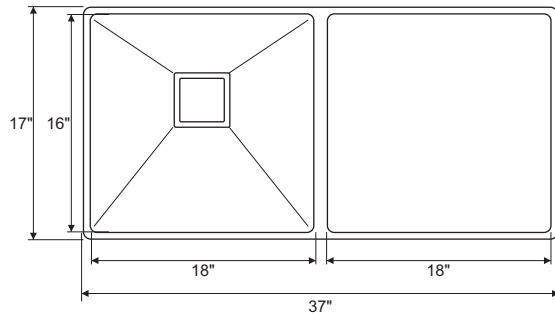

 Hairline Silver

CR-SB09 / **32"x20"x10"**

BOWL SIZE : 30" x 18" x 10"
 GRADE : 304 G.
 COLLAR THICKNESS : 2MM
 BOWL THICKNESS : 1 MM
 AVAILABLE : 1 : SQUARE COUPLING
 2 : PVC WASTE PIPE
 3 : FRUIT BASKET

 Hairline Silver

CR-SB10 \ **37"x18"x10"**

WITH DRAINBOARD

BOWL SIZE: 18" (L) x 16" (W) x 10" (D)
 GRADE : 304 G.
 COLLAR THICKNESS : 2MM
 BOWL THICKNESS : 1 MM
 FINISH : SATIN MATT
 AVAILABLE 1 : SQUARE COUPLING
 2 : PVC WASTE PIPE
 3 : FRUIT BASKET

 Hairline Silver

CR-SB11 \ **45"x20"x10"**

WITH DRAINBOARD

BOWL SIZE: 22" (L) x 16" (W) x 10" (D)
 GRADE : 304 G.
 COLLAR THICKNESS : 2MM
 BOWL THICKNESS : 1 MM
 FINISH : SATIN MATT
 AVAILABLE 1 : SQUARE COUPLING
 2 : PVC DOUBLE BOWL CONNECTOR
 3 : FRUIT BASKET

 Hairline Silver

CR-DB12 \ **45.5" x 18" x 10"**

BOWL SIZE : 45.5" x 18" x 10"
 GRADE : 304 G.
 COLLAR THICKNESS : 2MM
 BOWL THICKNESS : 1 MM
 FINISH : SATIN MATT
 AVAILABLE : 1 : SQUARE COUPLING
 2 : PVC DOUBLE BOWL CONNECTOR
 3 : FRUIT BASKET