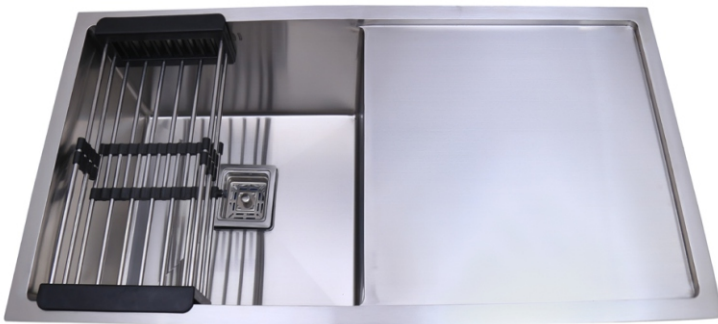

 Hairline Silver

CR-SB09 / **32"x20"x10"**

BOWL SIZE : 30" x 18" x 10"
 GRADE : 304 G.
 COLLAR THICKNESS : 2MM
 BOWL THICKNESS : 1 MM
 AVAILABLE : 1 : SQUARE COUPLING
 2 : PVC WASTE PIPE
 3 : FRUIT BASKET

 Hairline Silver

CR-SB10 \ **37"x18"x10"**

WITH DRAINBOARD

BOWL SIZE: 18" (L) x 16" (W) x 10" (D)
 GRADE : 304 G.
 COLLAR THICKNESS : 2MM
 BOWL THICKNESS : 1 MM
 FINISH : SATIN MATT
 AVAILABLE 1 : SQUARE COUPLING
 2 : PVC WASTE PIPE
 3 : FRUIT BASKET

 Hairline Silver

CR-SB11 \ **45"x20"x10"**

WITH DRAINBOARD

BOWL SIZE: 22" (L) x 16" (W) x 10" (D)
 GRADE : 304 G.
 COLLAR THICKNESS : 2MM
 BOWL THICKNESS : 1 MM
 FINISH : SATIN MATT
 AVAILABLE 1 : SQUARE COUPLING
 2 : PVC DOUBLE BOWL CONNECTOR
 3 : FRUIT BASKET