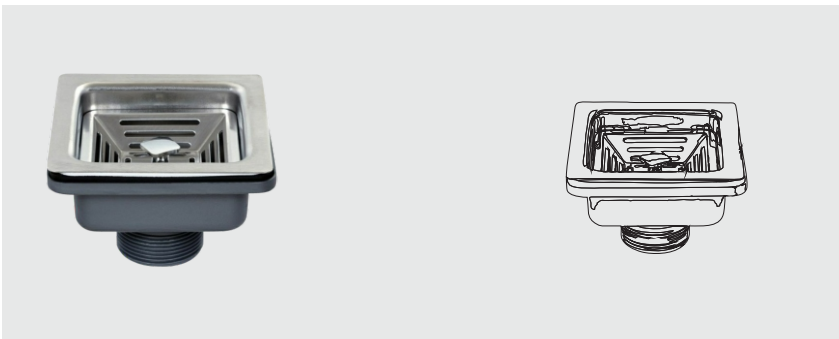

Chock N Strain