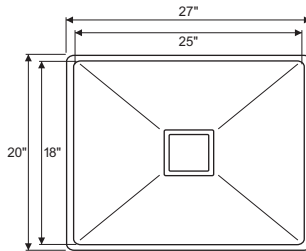

CR-SB07 / **27"x20"x10"**

BOWL SIZE : 25" x 18" x 10"
GRADE : 304 G.
COLLAR THICKNESS : 2MM
BOWL THICKNESS : 1 MM
AVAILABLE : 1 : SQUARE COUPLING
2 : PVC WASTE PIPE
3 : FRUIT BASKET

Hairline Silver