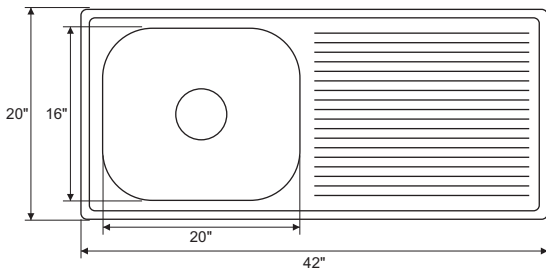

BOWL SIZE: 16" (L) x 14" (W) x 8" (D)
 GRADE : 304 G.
 THICKNESS : 1 MM
 FINISH : GLOSSY
 AVAILABLE 1 : ROUND COUPLING
 2 : PVC WASTE PIPE

 Hairline Silver

CROCODILE
KITCHEN SINK
SUS304

Signature
Collection

SINGLE BOWL

CR-SB13G / **37"x18.5"x8"**

WITH DRAIN BOARD

BOWL SIZE: 17" (L) x 15" (W) x 8" (D)
GRADE : 304 G.
THICKNESS : 1 MM
FINISH : GLOSSY
AVAILABLE 1 : ROUND COUPLING
2 : PVC WASTE PIPE

 Hairline Silver

CR-SB14G / **42"x20"x9"**

WITH DRAIN BOARD

BOWL SIZE: 20" (L) x 16" (W) x 9" (D)
GRADE : 304 G.
THICKNESS : 1 MM
FINISH : GLOSSY
AVAILABLE 1 : ROUND COUPLING
2 : PVC WASTE PIPE

 Hairline Silver

CR-SB15G / **45"x20"x9"**

WITH DRAIN BOARD

BOWL SIZE: 20" (L) x 16" (W) x 9" (D)
 GRADE : 304 G.
 THICKNESS : 1 MM
 FINISH : GLOSSY
 AVAILABLE 1 : ROUND COUPLING
 2 : PVC WASTE PIPE CONNECTOR

 Hairline Silver

DOUBLE BOWL

CR-DB16G / **32"x18"x8"**