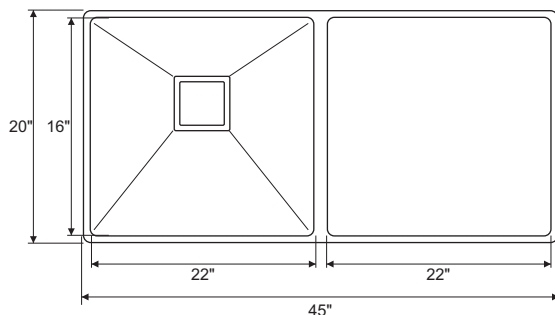

 Hairline Silver

CR-SB10 \ **37"x18"x10"**

WITH DRAINBOARD

BOWL SIZE: 18" (L) x 16" (W) x 10" (D)
 GRADE : 304 G.
 COLLAR THICKNESS : 2MM
 BOWL THICKNESS : 1 MM
 FINISH : SATIN MATT
 AVAILABLE 1 : SQUARE COUPLING
 2 : PVC WASTE PIPE
 3 : FRUIT BASKET

 Hairline Silver

CR-SB11 \ **45"x20"x10"**

WITH DRAINBOARD

BOWL SIZE: 22" (L) x 16" (W) x 10" (D)
 GRADE : 304 G.
 COLLAR THICKNESS : 2MM
 BOWL THICKNESS : 1 MM
 FINISH : SATIN MATT
 AVAILABLE 1 : SQUARE COUPLING
 2 : PVC DOUBLE BOWL CONNECTOR
 3 : FRUIT BASKET

 Hairline Silver

CR-DB12 \ **45.5" x 18" x 10"**

BOWL SIZE : 45.5" x 18" x 10"
 GRADE : 304 G.
 COLLAR THICKNESS : 2MM
 BOWL THICKNESS : 1 MM
 FINISH : SATIN MATT
 AVAILABLE : 1 : SQUARE COUPLING
 2 : PVC DOUBLE BOWL CONNECTOR
 3 : FRUIT BASKET

 Hairline Silver

CR-DB13 \ **32" x 18" x 10"**

WITH TAP HOLE

BIG BOWL SIZE: 16" (L) x 15" (W) x 10" (D)
 SMALL BOWL SIZE: 14" (L) x 14" (W) x 10" (D)
 GRADE : 304 G.
 COLLAR THICKNESS : 2MM
 BOWL THICKNESS : 1 MM
 FINISH : SATIN MATT
 AVAILABLE : 1 : SQUARE COUPLING
 2 : PVC DOUBLE BOWL CONNECTOR
 3 : FRUIT BASKET