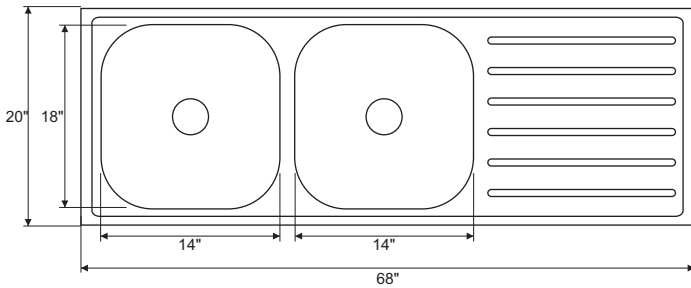

BOWL SIZE: 16" (L) x 14" (W) x 8" (D)
 GRADE : 304 G.
 THICKNESS : 1 MM
 FINISH : GLOSSY
 AVAILABLE 1 : ROUND COUPLING
 2 : PVC WASTE PIPE CONNECTOR

 Hairline Silver

CR-DB21G / **45"x20"x8"**

WITH DRAIN BOARD

BOWL SIZE: 14" (L) x 16" (W) x 8" (D)
 GRADE : 304 G.
 THICKNESS : 1 MM
 FINISH : GLOSSY
 AVAILABLE 1 : ROUND COUPLING
 2 : PVC WASTE PIPE CONNECTOR

 Hairline Silver

CR-DB22G / **54"x18"x8"**

WITH DRAIN BOARD

BOWL SIZE: 16" (L) x 14" (W) x 8" (D) Each
 GRADE : 304 G.
 THICKNESS : 1 MM
 FINISH : GLOSSY
 AVAILABLE 1 : ROUND COUPLING
 2 : PVC WASTE PIPE CONNECTOR

 Hairline Silver

CR-DB23G / **68"x20"x8"**

WITH DRAIN BOARD

BOWL SIZE: 66" (L) x 18" (W) x 8" (D) Each
 GRADE : 304 G.
 THICKNESS : 1 MM
 FINISH : GLOSSY
 AVAILABLE 1 : ROUND COUPLING
 2 : PVC WASTE PIPE CONNECTOR

■ Hairline Silver

ADD-ONS

Sink Basket

Bottom Grid

Liquid Soap Dispenser