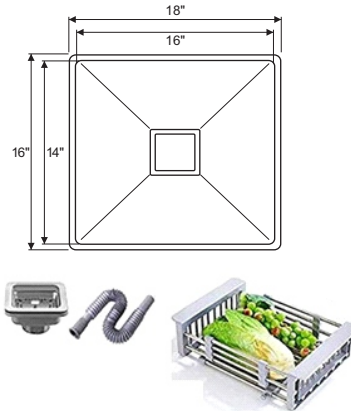

INDEX

PRODUCT NAME	PAGE NO.
INTERNATIONAL COLLECTION	01 - 13
SIGNATURE COLLECTION	14 - 25
ACCESSORIES	26

CROCODILE

—|KITCHEN SINK|—

SUS304

International
Collection

CR-SB01 \ **18"x16"x10"**

BOWL SIZE : 16" x 14" x 10"
 GRADE : 304 G.
 COLLAR THICKNESS : 2MM
 BOWL THICKNESS : 1 MM
 AVAILABLE : 1: SQUARE COUPLING
 2: PVC WASTE PIPE
 3: FRUIT BASKET

 Hairline Silver

CR-SB01B \ **18"x16"x10"**

BOWL SIZE : 16" x 14" x 10"
 GRADE : 304 G.
 COLLAR THICKNESS : 2MM
 BOWL THICKNESS : 1 MM
 FINISH : BLACK MATT
 AVAILABLE : 1: SQUARE COUPLING
 2: PVC WASTE PIPE
 3: FRUIT BASKET