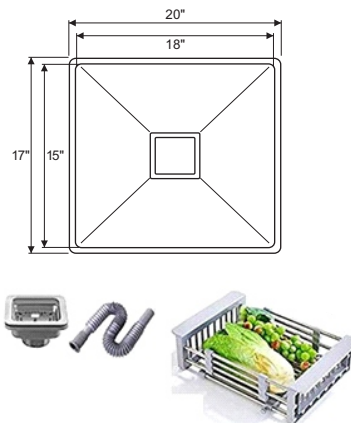

CR-SB02 \ **20"x17"x10"**

BOWL SIZE : 18" x 15" x 10"
GRADE : 304 G.
COLLAR THICKNESS : 2MM
BOWL THICKNESS : 1 MM
AVAILABLE : 1: SQUARE COUPLING
2: PVC WASTE PIPE
3: FRUIT BASKET

Hairline Silver