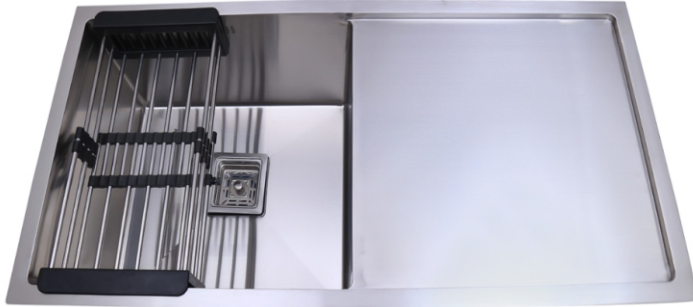

CR-SB10 \ **37"x18"x10"**

WITH DRAINBOARD

BOWL SIZE: 18" (L) x 16" (W) x 10" (D)
GRADE : 304 G.
COLLAR THICKNESS : 2MM
BOWL THICKNESS : 1 MM
FINISH : SATIN MATT
AVAILABLE 1 : SQUARE COUPLING
2 : PVC WASTE PIPE
3 : FRUIT BASKET

Hairline Silver