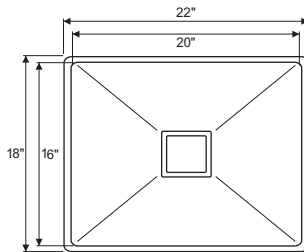

 Hairline Silver

CR-SB01B \ **18"x16"x10"**

BOWL SIZE : 16" x 14" x 10"
 GRADE : 304 G.
 COLLAR THICKNESS : 2MM
 BOWL THICKNESS : 1 MM
 FINISH : BLACK MATT
 AVAILABLE : 1: SQUARE COUPLING
 2: PVC WASTE PIPE
 3: FRUIT BASKET

 Hairline Black

CR-SB02 \ **20"x17"x10"**

BOWL SIZE : 18" x 15" x 10"
 GRADE : 304 G.
 COLLAR THICKNESS : 2MM
 BOWL THICKNESS : 1 MM
 AVAILABLE : 1: SQUARE COUPLING
 2: PVC WASTE PIPE
 3: FRUIT BASKET

 Hairline Silver

CR-SB03 \ **21"x18"x10"**

BOWL SIZE : 19" x 16" x 10"
 GRADE : 304 G.
 COLLAR THICKNESS : 2MM
 BOWL THICKNESS : 1 MM
 AVAILABLE 1 : SQUARE COUPLING
 2 : PVC WASTE PIPE
 3 : FRUIT BASKET

 Hairline Silver

CR-SB04 \ **22"x18"x10"**

BOWL SIZE : 20" x 16" x 10"
 GRADE : 304 G.
 COLLAR THICKNESS : 2MM
 BOWL THICKNESS : 1 MM
 AVAILABLE 1 : SQUARE COUPLING
 2 : PVC WASTE PIPE
 3 : FRUIT BASKET

 Hairline Silver