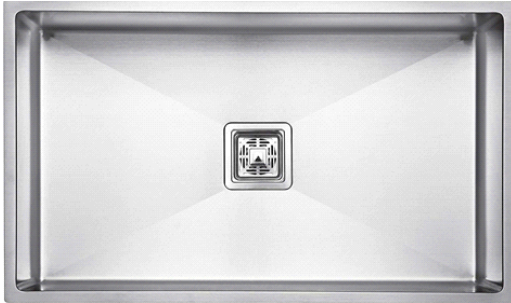

CR-SB07 / **27"x20"x10"**

BOWL SIZE : 25" x 18" x 10"
GRADE : 304 G.
COLLAR THICKNESS : 2MM
BOWL THICKNESS : 1 MM
AVAILABLE : 1 : SQUARE COUPLING
2 : PVC WASTE PIPE
3 : FRUIT BASKET

Hairline Silver