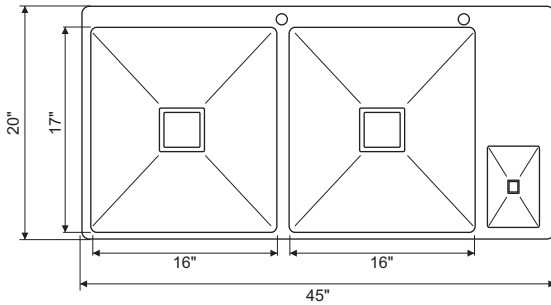

 Hairline Black

CR-DB20 / **45"x20"x10"**

WITH TAP HOLE

BIG BOWL SIZE: 20" (L) x 18" (W) x 10" (D)
 SMALL BOWL SIZE: 18" (L) x 16" (W) x 10" (D)
 GRADE : 304 G.
 COLLAR THICKNESS : 2MM
 BOWL THICKNESS : 1 MM
 FINISH : SATIN MATT
 AVAILABLE 1 : SQUARE COUPLING
 2 : PVC DOUBLE BOWL

 Hairline Silver

CR-DB21 / **45"x20"x10"**

WITH DRAIN BOARD

BOWL SIZE : 18" (L) x 16" (W) x 10" (D) EACH
 GRADE : 304 G.
 COLLAR THICKNESS : 2MM
 BOWL THICKNESS : 1 MM
 FINISH : SATIN MATT
 AVAILABLE 1 : SQUARE COUPLING
 2 : PVC DOUBLE BOWL CONNECTOR
 3 : FRUIT BASKET

 Hairline Silver

CROCODILE
KITCHEN SINK
SUS304

International
Collection

DOUBLE BOWL

CR-DB22 \ 45"x20"x10"

WITH SIDE DUSTBIN

- BOWL SIZE: 17" (L) x 16" (W) x 10" (D) EASH
- GRADE : 304 G.
- COLLAR THICKNESS : 2MM
- BOWL THICKNESS : 1 MM
- FINISH : BLACK MATT
- AVAILABLE : 1 : SQUARE COUPLING
- 2 : PVC DOUBLE BOWL CONNECTOR
- 3 : FRUIT BASKET
- 4 : KNIFE SHELF WITH PVC BOX
- 5 : DUSTBIN & COVER LID

 Hairline Silver

CR-DB23 \ 45"x20"x10"

WITH CENTRE DUSTBIN

- LEFT BOWL SIZE: 17.75" (L) x 14.5" (W) x 10" (D)
- RIGHT BOWL SIZE: 15.75" (L) x 14.75" (W) x 10" (D)
- GRADE : 304 G.
- COLLAR THICKNESS : 2MM
- BOWL THICKNESS : 1 MM
- FINISH : SATIN MATT
- AVAILABLE : 1 : SQUARE COUPLING
- 2 : PVC DOUBLE BOWL CONNECTOR
- 3 : FRUIT BASKET
- 4 : KNIFE SHELF WITH PVC BOX
- 5 : DUSTBIN & COVER LID