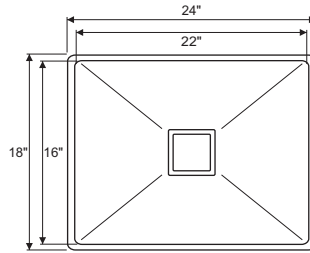

 Hairline Black

CR-SB02 \ **20"x17"x10"**

BOWL SIZE : 18" x 15" x 10"
 GRADE : 304 G.
 COLLAR THICKNESS : 2MM
 BOWL THICKNESS : 1 MM
 AVAILABLE : 1: SQUARE COUPLING
 2: PVC WASTE PIPE
 3: FRUIT BASKET

 Hairline Silver

CR-SB03 \ **21"x18"x10"**

BOWL SIZE : 19" x 16" x 10"
 GRADE : 304 G.
 COLLAR THICKNESS : 2MM
 BOWL THICKNESS : 1 MM
 AVAILABLE 1 : SQUARE COUPLING
 2 : PVC WASTE PIPE
 3 : FRUIT BASKET

 Hairline Silver

CR-SB04 \ **22"x18"x10"**

BOWL SIZE : 20" x 16" x 10"
 GRADE : 304 G.
 COLLAR THICKNESS : 2MM
 BOWL THICKNESS : 1 MM
 AVAILABLE 1 : SQUARE COUPLING
 2 : PVC WASTE PIPE
 3 : FRUIT BASKET

 Hairline Silver

CR-SB05 \ **24"x18"x10"**

BOWL SIZE : 22" x 16" x 10"
 GRADE : 304 G.
 COLLAR THICKNESS : 2MM
 BOWL THICKNESS : 1 MM
 AVAILABLE 1 : SQUARE COUPLING
 2 : PVC WASTE PIPE
 3 : FRUIT BASKET

 Hairline Silver